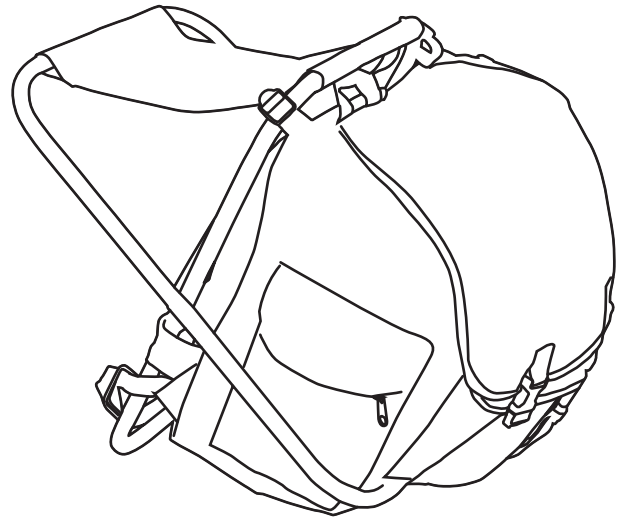

LOGOTEC™

LT-3248 Utility Backpack Chair

Imprint Area: 3.5" sq.