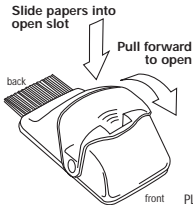

Docu-Stand™

with Anti-Static Brush

Holds (approx. 50 sheets) in clear view!

*To operate
anti-static
brush, push
thumb switch
on bottom.*

Prime Line®

asi 79530
UPIC: PRIME

PL-174