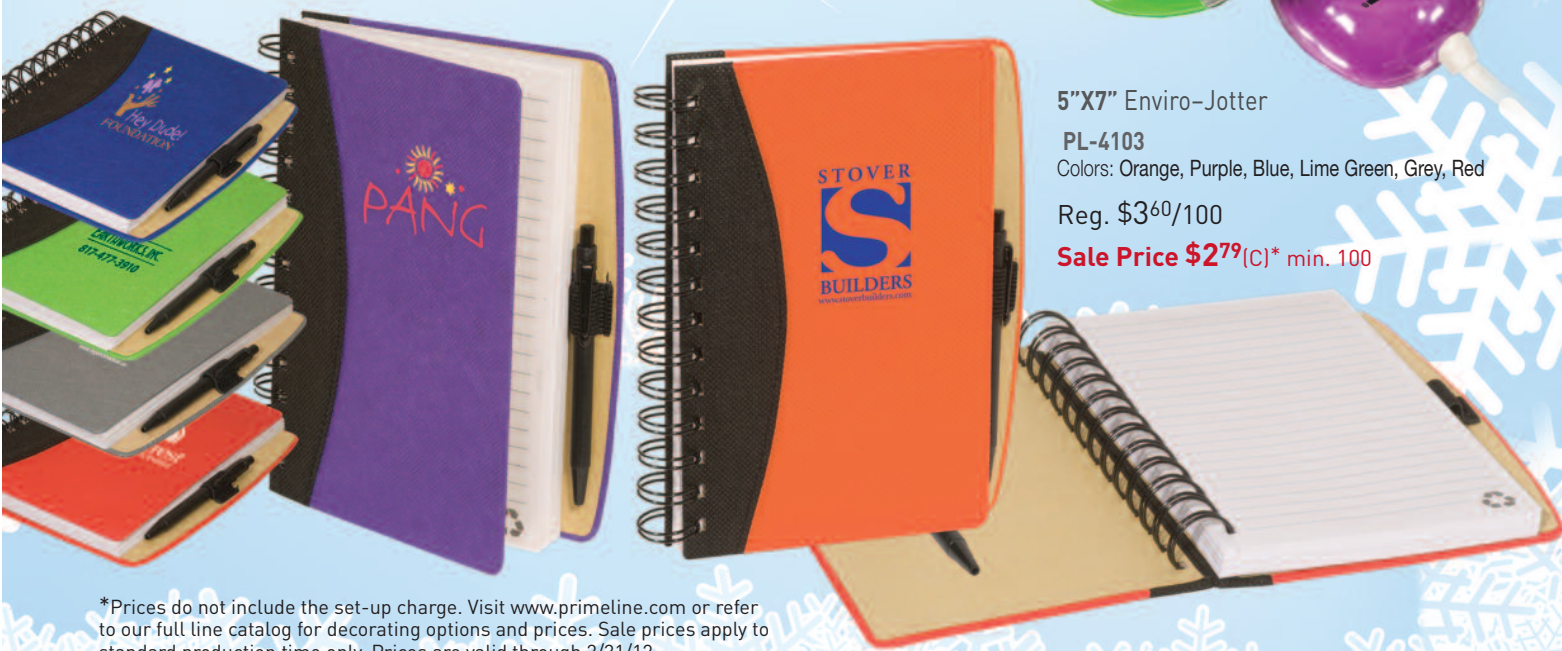

*Prices do not include the set-up charge. Visit www.primeline.com or refer to our full line catalog for decorating options and prices. Sale prices apply to standard production time only. Prices are valid through 3/31/12.